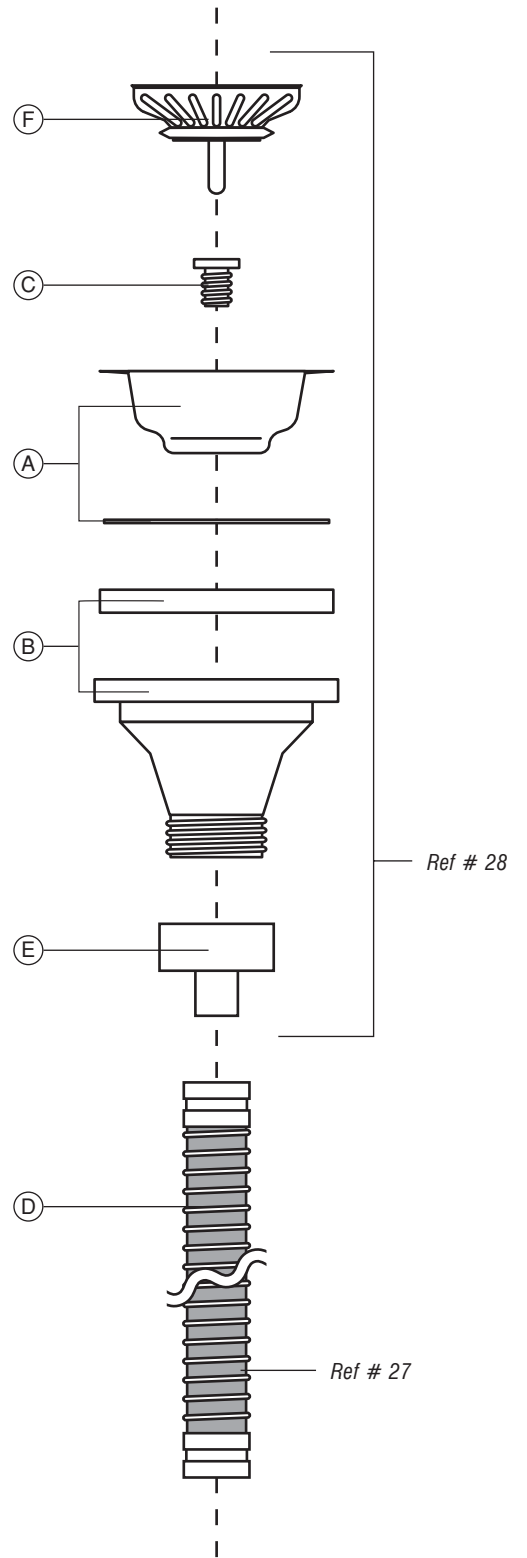

freedom 440
freedom 445

PARTS LIST

Ref	Description	Freedom 440 Part #	Qty	Freedom 445 Part #	Qty
1	Lid – bottom	P0011542EA	1	P0011542EA	1
2	Lid – upper	P0011543EA	1	P0011543EA	1
3	Cutting board	P05334004D	1	P05334004D	1
4	Tap	P05513005M	1	P05513005M	1
5	Sink	P0071321FC	1	P0071321FC	1
6	Bowl panel – top	P0073939BC	1	P0073939BC	1
7	Front panel – with screen print	P02907961A	1	P02907781A	1
8	Bowl panel – rear	P00725711B	1	P00725711B	1
9	Bowl panel – left	P00720715B	1	P00720715B	1
10	Bowl panel – right	P00721715B	1	P00721715B	1
11	Trolley panel – left	P07605013B	1	P07605013B	1
12	Trolley panel – right	P07618013B	1	P07618013B	1
13	Trolley panel – rear	P07702056B	1	P07702056B	1
14	Trolley bracket – front	P03305015D	1	P03305015D	1
15	Door hinge – top right	P03313002D	1	P03313002D	1
16	Trolley bottom shelf	P01002052D	1	P01002052D	1
17	Door	P04304001B	1	P04301019A	1
18	Door handles	P00205029B	1	P00205029B	1
19	Door trim plate	P07510002B	1	P07510002E	1
20	Door spacer	P06801010G	2	P06801010G	2
21	Door magnet	P05523002K	2	P05523002K	2
22	Door stop plate	P05510002B	2	P05510002B	2
23	3" castor	P05119001A	4	P05119001A	4
24	Castor seat – left rear, right front	P05327008G	2	P05327008G	2
25	Castor seat – left front, right rear	P05327007G	2	P05327007G	2
26	Door hinge – bottom right	P03313003D	1	P03313003D	1
27	Drain hose	P05512014M	1	P05512014M	1
28	Drain assembly	P05512015M	1	P05512015M	1
29	Tap adaptor	Y0150004	1	Y0150004	1
	Hardware pack	P06003063A	1	P06003063A	1

ASSEMBLY

1

Phillips flat-head screw 1/4" x 1/2"
Qty. 16

2

Phillips flat-head screw 1/4" x 2"
Qty. 8

3

Phillips flat-head screw 1/4" x 1/2"
Qty. 4

4

6

Barbecue body to trolley
Phillips flat-head screw $\frac{1}{4}$ " x $1\frac{3}{16}$ "
Qty. 4

7

STEP 7.1

STEP 7.2

STEP 7.3

STEP 7.4

STEP 7.5

STEP 7.6

7

8

NOTE: Place drain hose in bucket or run to suitable place of discharge

Drain

NOTE: Hose not included in pack

Tap (water source)

9