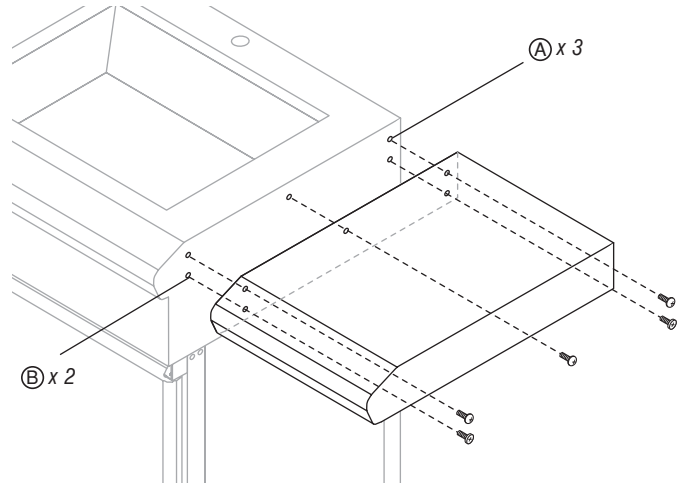

NOTE: Shelf not included – packed with barbecue module

A x 3

B x 2

Tap body

Washer

Nut

Hose adaptor, Ref # 29

3/4" BSP snap-on hose adaptor not included