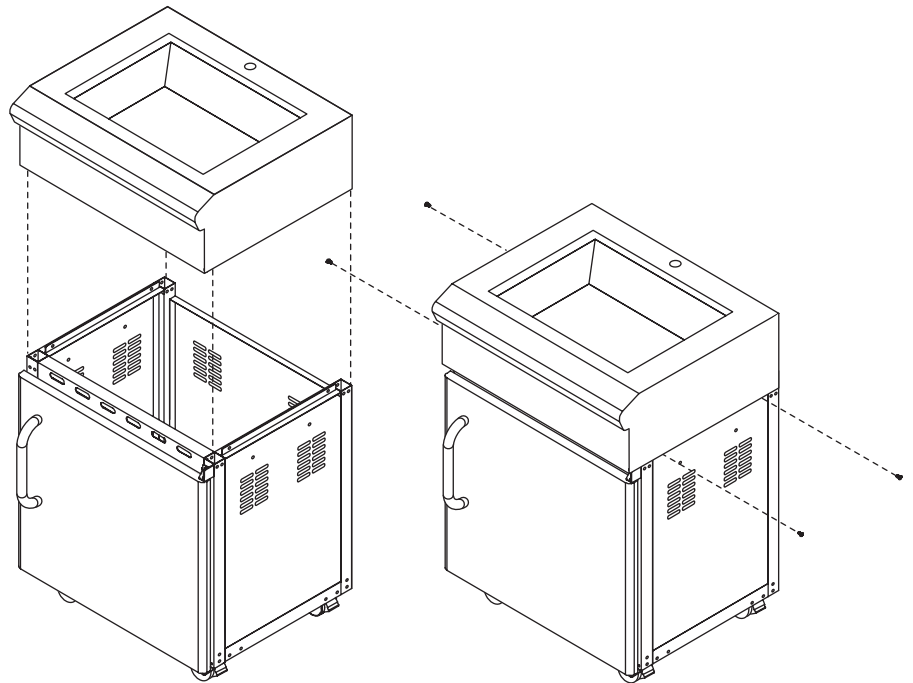

6

Barbecue body to trolley
Phillips flat-head screw $\frac{1}{4}$ " x $1\frac{3}{16}$ "
Qty. 4