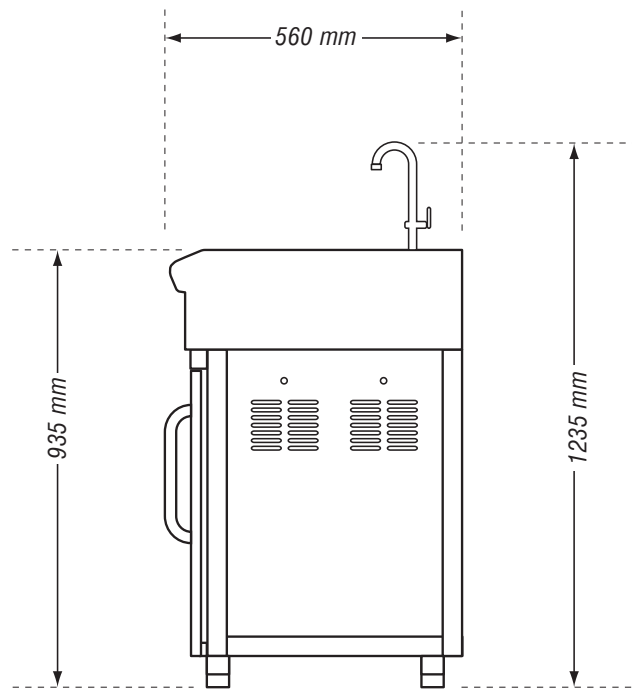

NOTE: Shelf not included – packed with barbecue module

A x 3

B x 2

Tap body

Washer

Nut

Hose adaptor, Ref # 29

3/4" BSP snap-on hose adaptor not included

Hose not included

3/16" x 1 1/4" Phillips-head screw
Qty. 3

1/4" x 3/4" Phillips flat-head screw
Qty. 2 (supplied with barbecue)

8

DIMENSIONS

grandhall

outdoor living style

Grand Hall Europe
PO Box 431
7570 AK Oldenzaal
The Netherlands