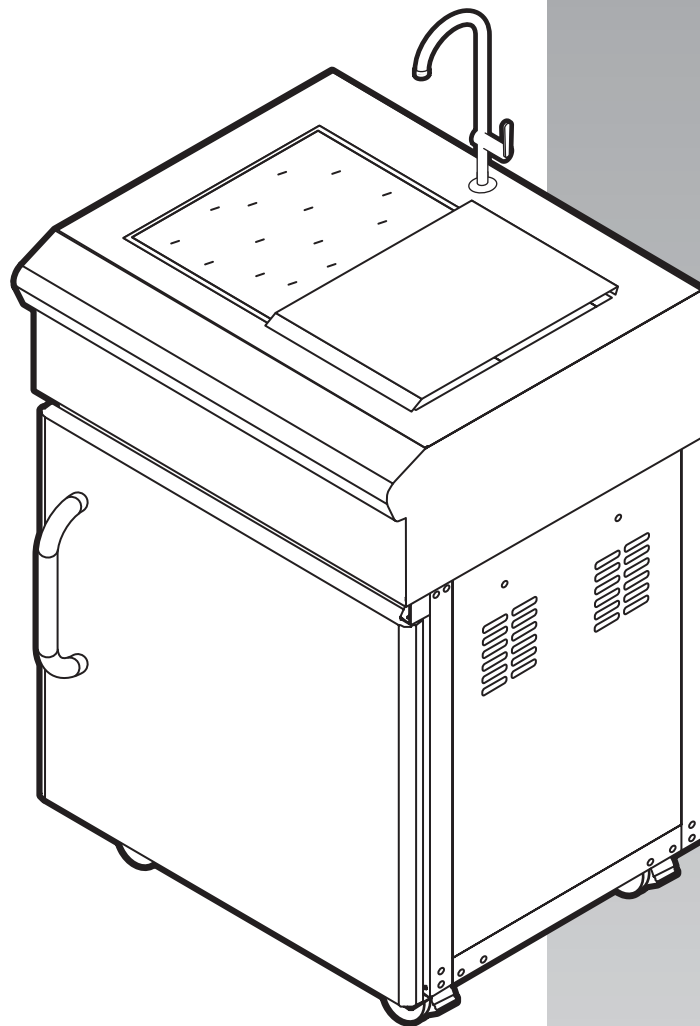

sink/workstation

- Ⓘ Ⓒ Assembly instructions
- Ⓒ Ⓕ Instructions d'assemblage
- Ⓐ Ⓒ Ⓓ Montageanweisungen
- Ⓒ Ⓘ Istruzioni per il montaggio
- Ⓐ Ⓑ Ⓐ Montage-instructies
- Ⓐ Montering
- Ⓕ Kokoamisohjeet
- Ⓐ Instrucciones de armado
- Ⓐ Instruções para Montagem
- Ⓓ Monteringsvejledning
- Ⓐ Montering

freedom 440
freedom 445

PARTS LIST

Ref	Description	Freedom 440 Part #	Qty	Freedom 445 Part #	Qty
1	Lid – bottom	P0011542EA	1	P0011542EA	1
2	Lid – upper	P0011543EA	1	P0011543EA	1
3	Cutting board	P05334004D	1	P05334004D	1
4	Tap	P05513005M	1	P05513005M	1
5	Sink	P0071321FC	1	P0071321FC	1
6	Bowl panel – top	P0073939BC	1	P0073939BC	1
7	Front panel – with screen print	P02907961A	1	P02907781A	1
8	Bowl panel – rear	P00725711B	1	P00725711B	1
9	Bowl panel – left	P00720715B	1	P00720715B	1
10	Bowl panel – right	P00721715B	1	P00721715B	1
11	Trolley panel – left	P07605013B	1	P07605013B	1
12	Trolley panel – right	P07618013B	1	P07618013B	1
13	Trolley panel – rear	P07702056B	1	P07702056B	1
14	Trolley bracket – front	P03305015D	1	P03305015D	1
15	Door hinge – top right	P03313002D	1	P03313002D	1
16	Trolley bottom shelf	P01002052D	1	P01002052D	1
17	Door	P04304001B	1	P04301019A	1
18	Door handles	P00205029B	1	P00205029B	1
19	Door trim plate	P07510002B	1	P07510002E	1
20	Door spacer	P06801010G	2	P06801010G	2
21	Door magnet	P05523002K	2	P05523002K	2
22	Door stop plate	P05510002B	2	P05510002B	2
23	3" castor	P05119001A	4	P05119001A	4
24	Castor seat – left rear, right front	P05327008G	2	P05327008G	2
25	Castor seat – left front, right rear	P05327007G	2	P05327007G	2
26	Door hinge – bottom right	P03313003D	1	P03313003D	1
27	Drain hose	P05512014M	1	P05512014M	1
28	Drain assembly	P05512015M	1	P05512015M	1
29	Tap adaptor	Y0150004	1	Y0150004	1
	Hardware pack	P06003063A	1	P06003063A	1