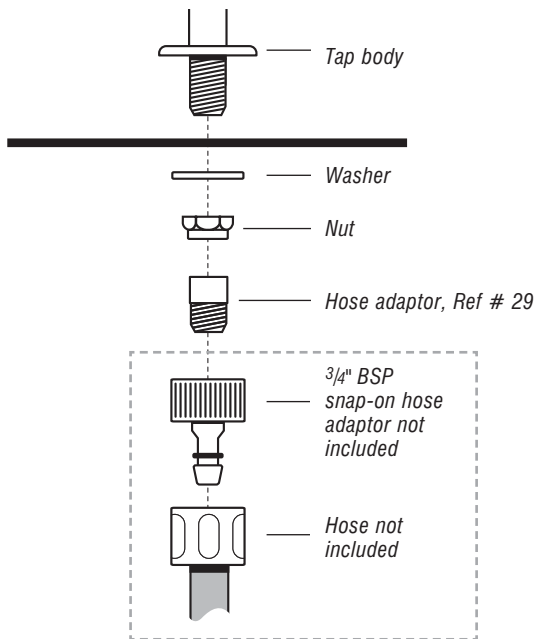

6

Barbecue body to trolley
Phillips flat-head screw $\frac{1}{4}$ " x $1\frac{3}{16}$ "
Qty. 4

7

STEP 7.1

STEP 7.2

STEP 7.3

STEP 7.4

STEP 7.5

STEP 7.6

7

8

NOTE: Place drain hose in bucket or run to suitable place of discharge

Drain

NOTE: Hose not included in pack

Tap (water source)

9

NOTE: Shelf not included – packed with barbecue module

A x 3

B x 2

Tap body

Washer

Nut

Hose adaptor, Ref # 29

3/4" BSP snap-on hose adaptor not included

Hose not included

3/16" x 1 1/4" Phillips-head screw
Qty. 3

1/4" x 3/4" Phillips flat-head screw
Qty. 2 (supplied with barbecue)

8

DIMENSIONS

grandhall

outdoor living style

Grand Hall Europe
PO Box 431
7570 AK Oldenzaal
The Netherlands