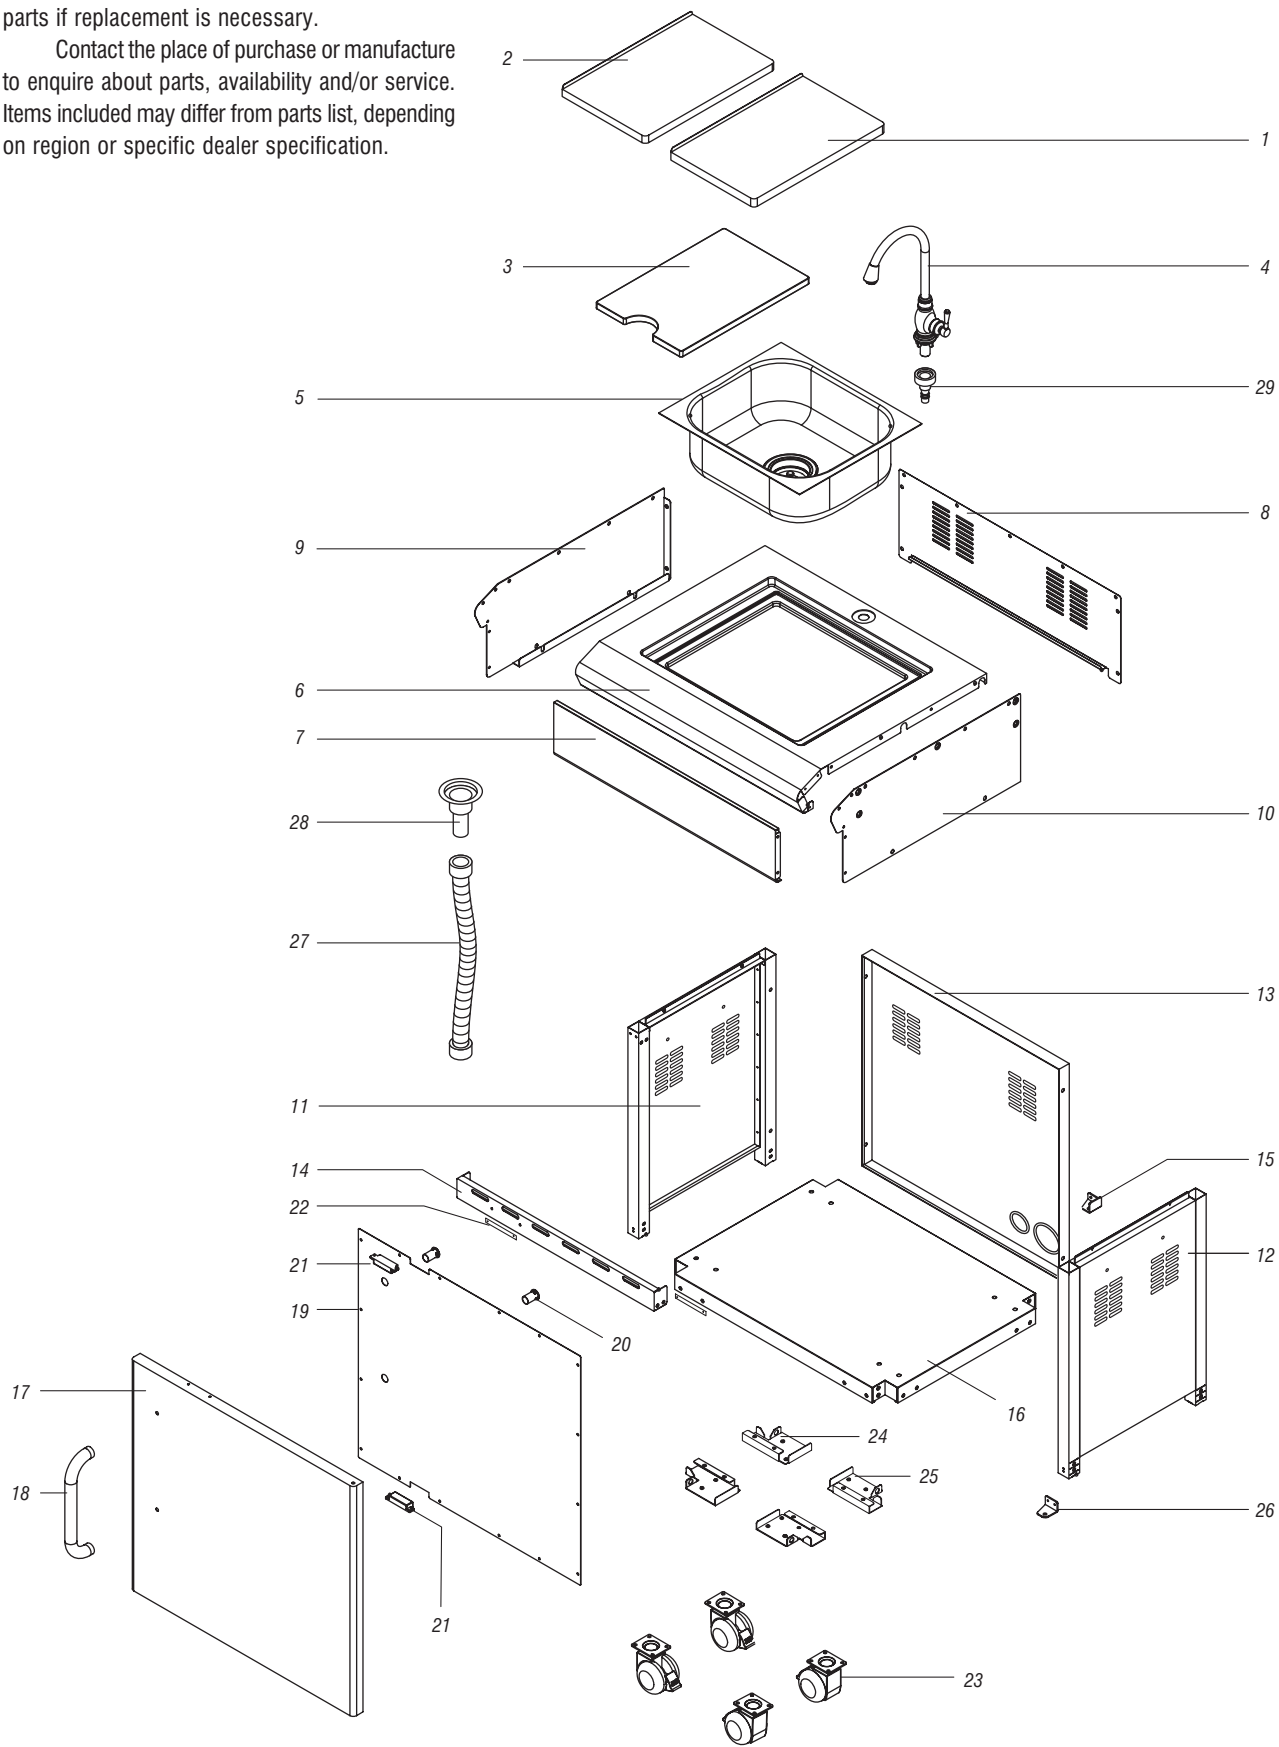

PARTS LIST

Ref	Description	Freedom 440 Part #	Qty	Freedom 445 Part #	Qty
1	Lid – bottom	P0011542EA	1	P0011542EA	1
2	Lid – upper	P0011543EA	1	P0011543EA	1
3	Cutting board	P05334004D	1	P05334004D	1
4	Tap	P05513005M	1	P05513005M	1
5	Sink	P0071321FC	1	P0071321FC	1
6	Bowl panel – top	P0073939BC	1	P0073939BC	1
7	Front panel – with screen print	P02907961A	1	P02907781A	1
8	Bowl panel – rear	P00725711B	1	P00725711B	1
9	Bowl panel – left	P00720715B	1	P00720715B	1
10	Bowl panel – right	P00721715B	1	P00721715B	1
11	Trolley panel – left	P07605013B	1	P07605013B	1
12	Trolley panel – right	P07618013B	1	P07618013B	1
13	Trolley panel – rear	P07702056B	1	P07702056B	1
14	Trolley bracket – front	P03305015D	1	P03305015D	1
15	Door hinge – top right	P03313002D	1	P03313002D	1
16	Trolley bottom shelf	P01002052D	1	P01002052D	1
17	Door	P04304001B	1	P04301019A	1
18	Door handles	P00205029B	1	P00205029B	1
19	Door trim plate	P07510002B	1	P07510002E	1
20	Door spacer	P06801010G	2	P06801010G	2
21	Door magnet	P05523002K	2	P05523002K	2
22	Door stop plate	P05510002B	2	P05510002B	2
23	3" castor	P05119001A	4	P05119001A	4
24	Castor seat – left rear, right front	P05327008G	2	P05327008G	2
25	Castor seat – left front, right rear	P05327007G	2	P05327007G	2
26	Door hinge – bottom right	P03313003D	1	P03313003D	1
27	Drain hose	P05512014M	1	P05512014M	1
28	Drain assembly	P05512015M	1	P05512015M	1
29	Tap adaptor	Y0150004	1	Y0150004	1
	Hardware pack	P06003063A	1	P06003063A	1

PARTS DIAGRAM

This diagram is provided to assist you identify parts if replacement is necessary.

Contact the place of purchase or manufacture to enquire about parts, availability and/or service. Items included may differ from parts list, depending on region or specific dealer specification.