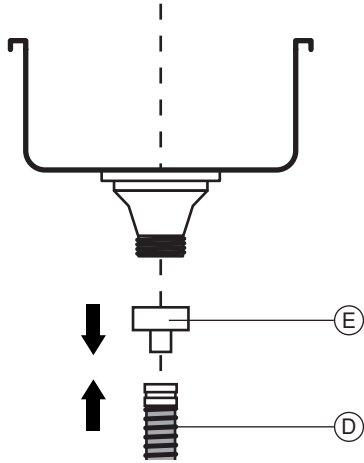

Phillips flat-head screw 1/4" x 2"
Qty. 4

5

5

Door handles
Phillips flat-head screw $\frac{1}{4}$ " x $\frac{3}{4}$ "
(Stainless steel) Qty. 2

Door hinges
Phillips-head screw $\frac{3}{16}$ " x $\frac{3}{8}$ "
Qty. 4

6

Barbecue body to trolley
Phillips flat-head screw $\frac{1}{4}$ " x $1\frac{3}{16}$ "
Qty. 4

7

STEP 7.1

STEP 7.2

STEP 7.3

STEP 7.4

STEP 7.5

STEP 7.6

7

8

NOTE: Place drain hose in bucket or run to suitable place of discharge

Drain

NOTE: Hose not included in pack

Tap (water source)

9