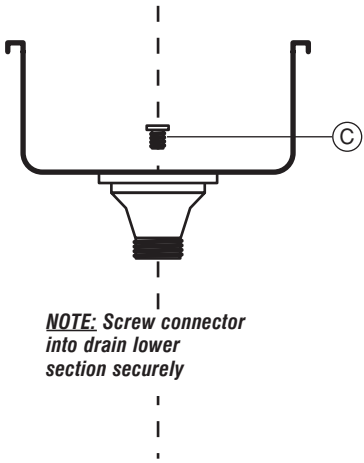

6

Barbecue body to trolley
Phillips flat-head screw $\frac{1}{4}$ " x $1\frac{3}{16}$ "
Qty. 4

7

STEP 7.1

STEP 7.2

STEP 7.3

STEP 7.4

STEP 7.5

STEP 7.6

7

8

NOTE: Place drain hose in bucket or run to suitable place of discharge

Drain

NOTE: Hose not included in pack

Tap (water source)

9

NOTE: Shelf not included – packed with barbecue module

A x 3

B x 2

Tap body

Washer

Nut

Hose adaptor, Ref # 29

3/4" BSP snap-on hose adaptor not included