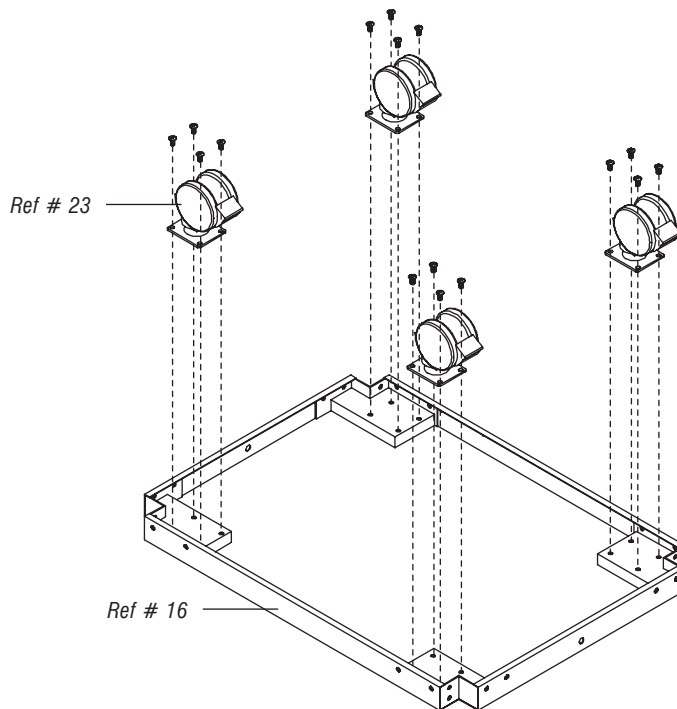

freedom 440
freedom 445

PARTS LIST

Ref	Description	Freedom 440 Part #	Qty	Freedom 445 Part #	Qty
1	Lid – bottom	P0011542EA	1	P0011542EA	1
2	Lid – upper	P0011543EA	1	P0011543EA	1
3	Cutting board	P05334004D	1	P05334004D	1
4	Tap	P05513005M	1	P05513005M	1
5	Sink	P0071321FC	1	P0071321FC	1
6	Bowl panel – top	P0073939BC	1	P0073939BC	1
7	Front panel – with screen print	P02907961A	1	P02907781A	1
8	Bowl panel – rear	P00725711B	1	P00725711B	1
9	Bowl panel – left	P00720715B	1	P00720715B	1
10	Bowl panel – right	P00721715B	1	P00721715B	1
11	Trolley panel – left	P07605013B	1	P07605013B	1
12	Trolley panel – right	P07618013B	1	P07618013B	1
13	Trolley panel – rear	P07702056B	1	P07702056B	1
14	Trolley bracket – front	P03305015D	1	P03305015D	1
15	Door hinge – top right	P03313002D	1	P03313002D	1
16	Trolley bottom shelf	P01002052D	1	P01002052D	1
17	Door	P04304001B	1	P04301019A	1
18	Door handles	P00205029B	1	P00205029B	1
19	Door trim plate	P07510002B	1	P07510002E	1
20	Door spacer	P06801010G	2	P06801010G	2
21	Door magnet	P05523002K	2	P05523002K	2
22	Door stop plate	P05510002B	2	P05510002B	2
23	3" castor	P05119001A	4	P05119001A	4
24	Castor seat – left rear, right front	P05327008G	2	P05327008G	2
25	Castor seat – left front, right rear	P05327007G	2	P05327007G	2
26	Door hinge – bottom right	P03313003D	1	P03313003D	1
27	Drain hose	P05512014M	1	P05512014M	1
28	Drain assembly	P05512015M	1	P05512015M	1
29	Tap adaptor	Y0150004	1	Y0150004	1
	Hardware pack	P06003063A	1	P06003063A	1

PARTS DIAGRAM

This diagram is provided to assist you identify parts if replacement is necessary.

Contact the place of purchase or manufacture to enquire about parts, availability and/or service. Items included may differ from parts list, depending on region or specific dealer specification.

ASSEMBLY

1

Phillips flat-head screw 1/4" x 1/2"
Qty. 16

2

Phillips flat-head screw 1/4" x 2"
Qty. 8

3

Phillips flat-head screw 1/4" x 1/2"
Qty. 4

4