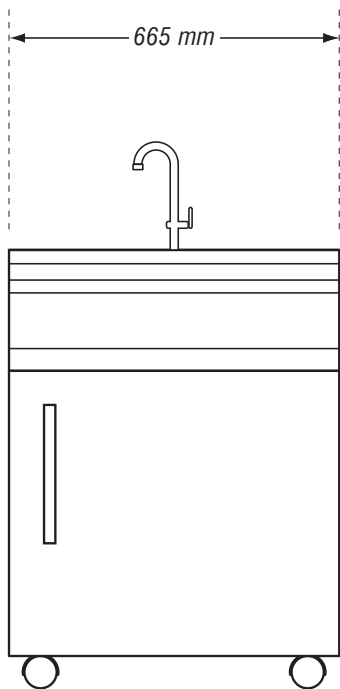

Hose not included

3/16" x 1 1/4" Phillips-head screw
Qty. 3

1/4" x 3/4" Phillips flat-head screw
Qty. 2 (supplied with barbecue)

8

DIMENSIONS

grandhall

outdoor living style

Grand Hall Europe
PO Box 431
7570 AK Oldenzaal
The Netherlands